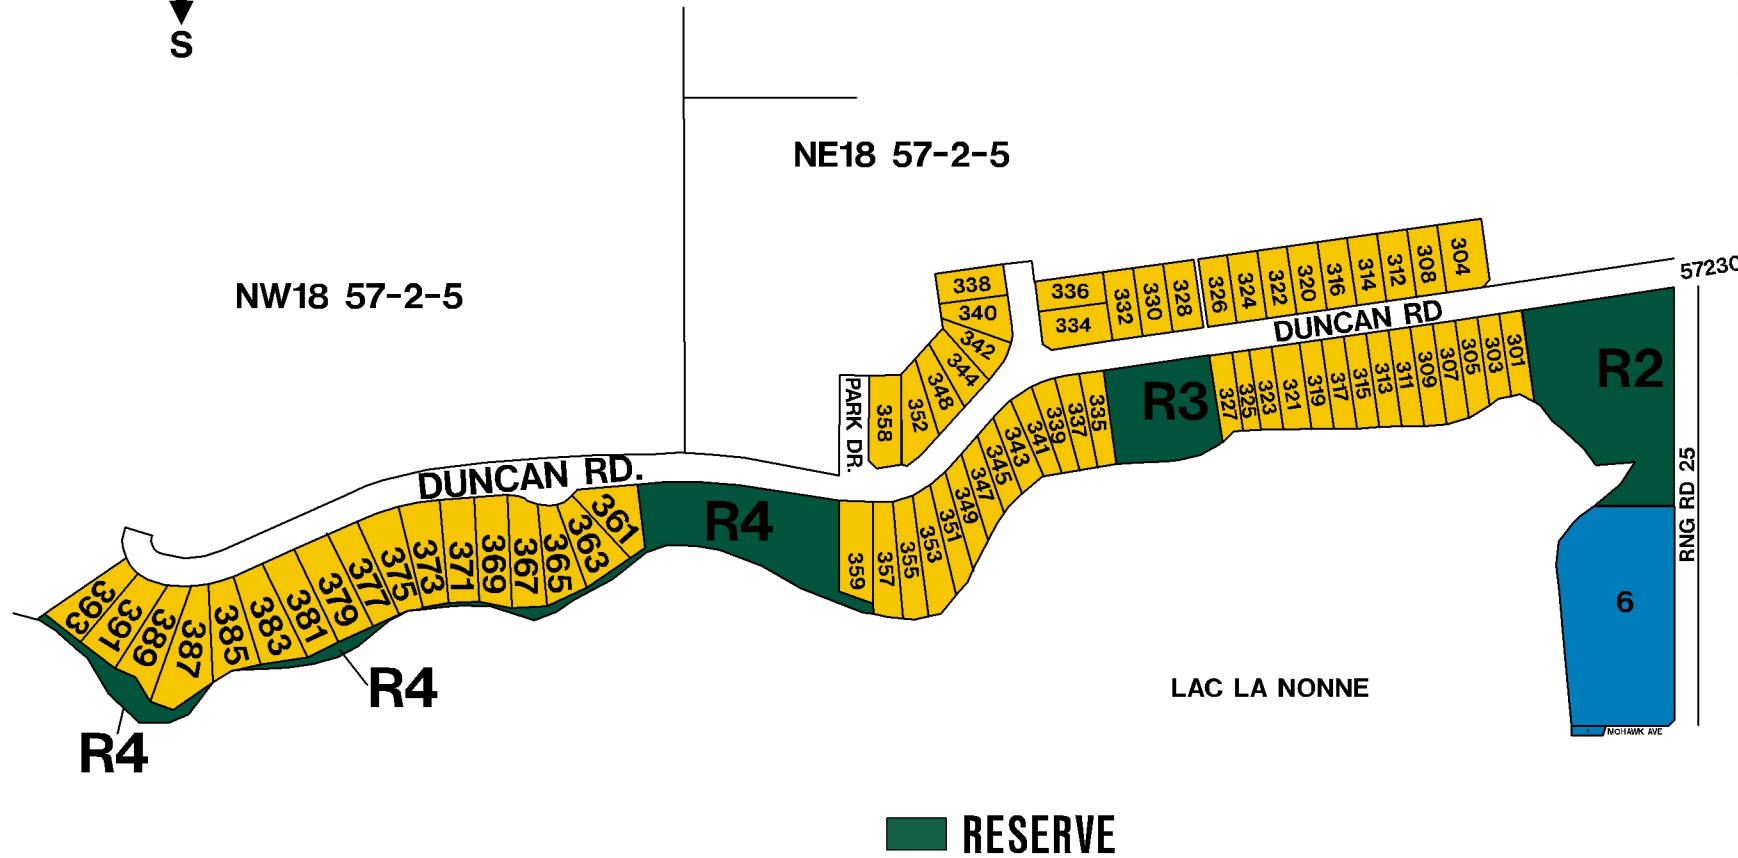

# MOONLIGHT BAY SUBDIVISION NORTH

COUNTY  
OF  
BARRHEAD