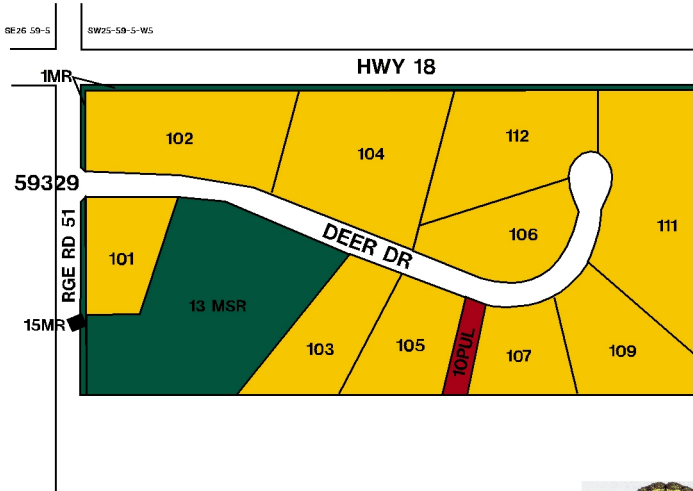

CAMPSIE COVE

NW24 59-5-5

COUNTY
OF
BARRHEAD

 RESERVE